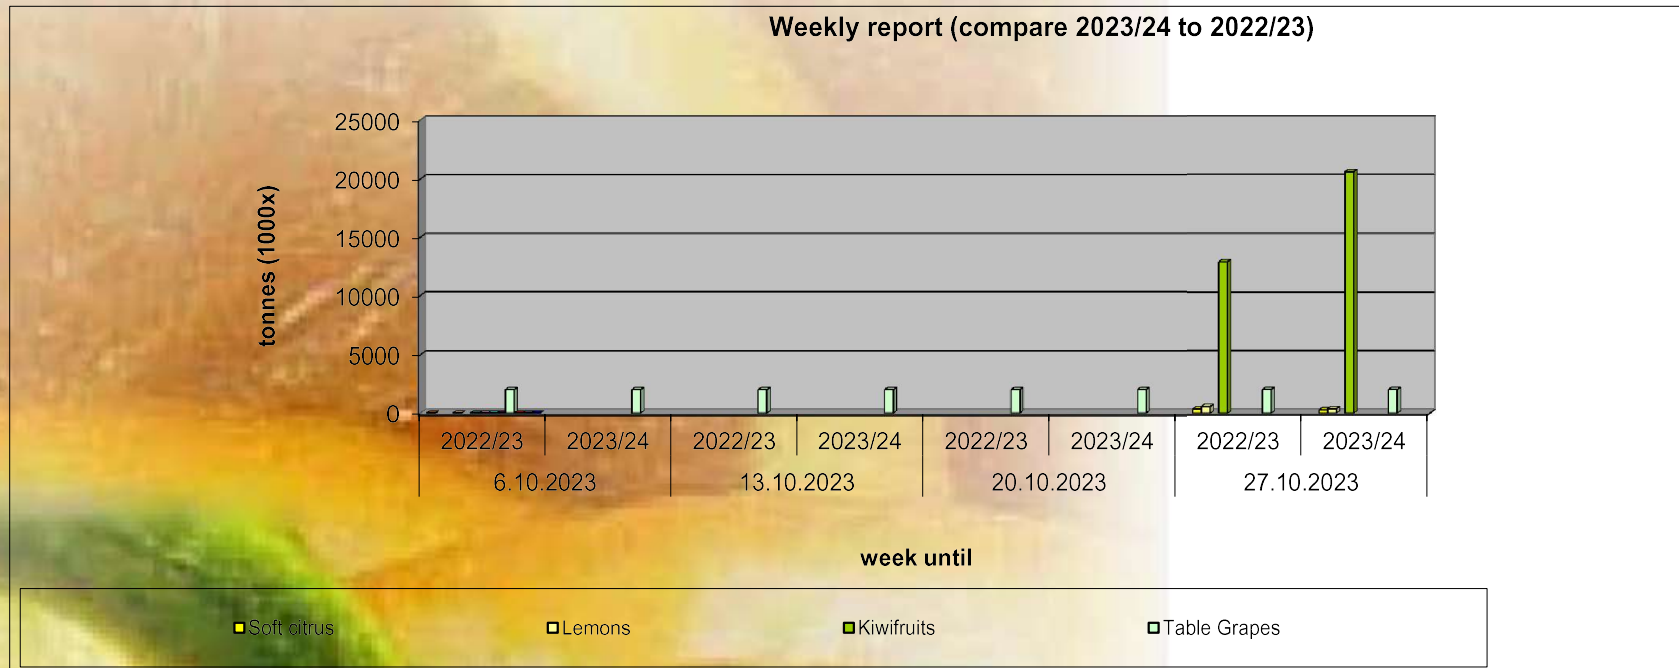

Greek Exports and Consignments of Fruits and Vegetables

(in metric tons)

Week until:	6.10.2023		13.10.2023		20.10.2023		27.10.2023		
	2022/23	2023/24	2022/23	2023/24	2022/23	2023/24	2022/23	2023/24	
Oranges									
Soft citrus									
Lemons									
Kiwifruits									
									59,4%
Table Grapes	2022	2023	2022	2023	2022	2023	2022	2023	-10,4%
	33.562	29.189	36.696	32.060	39.520	34.832	41.577	37.263	

Weekly report (compare 2023/24 to 2022/23)

Source: Hellenic Ministry of Rural Development and Food- Division Agricultural Policy and Documentation, Department of Agricultural Statistics